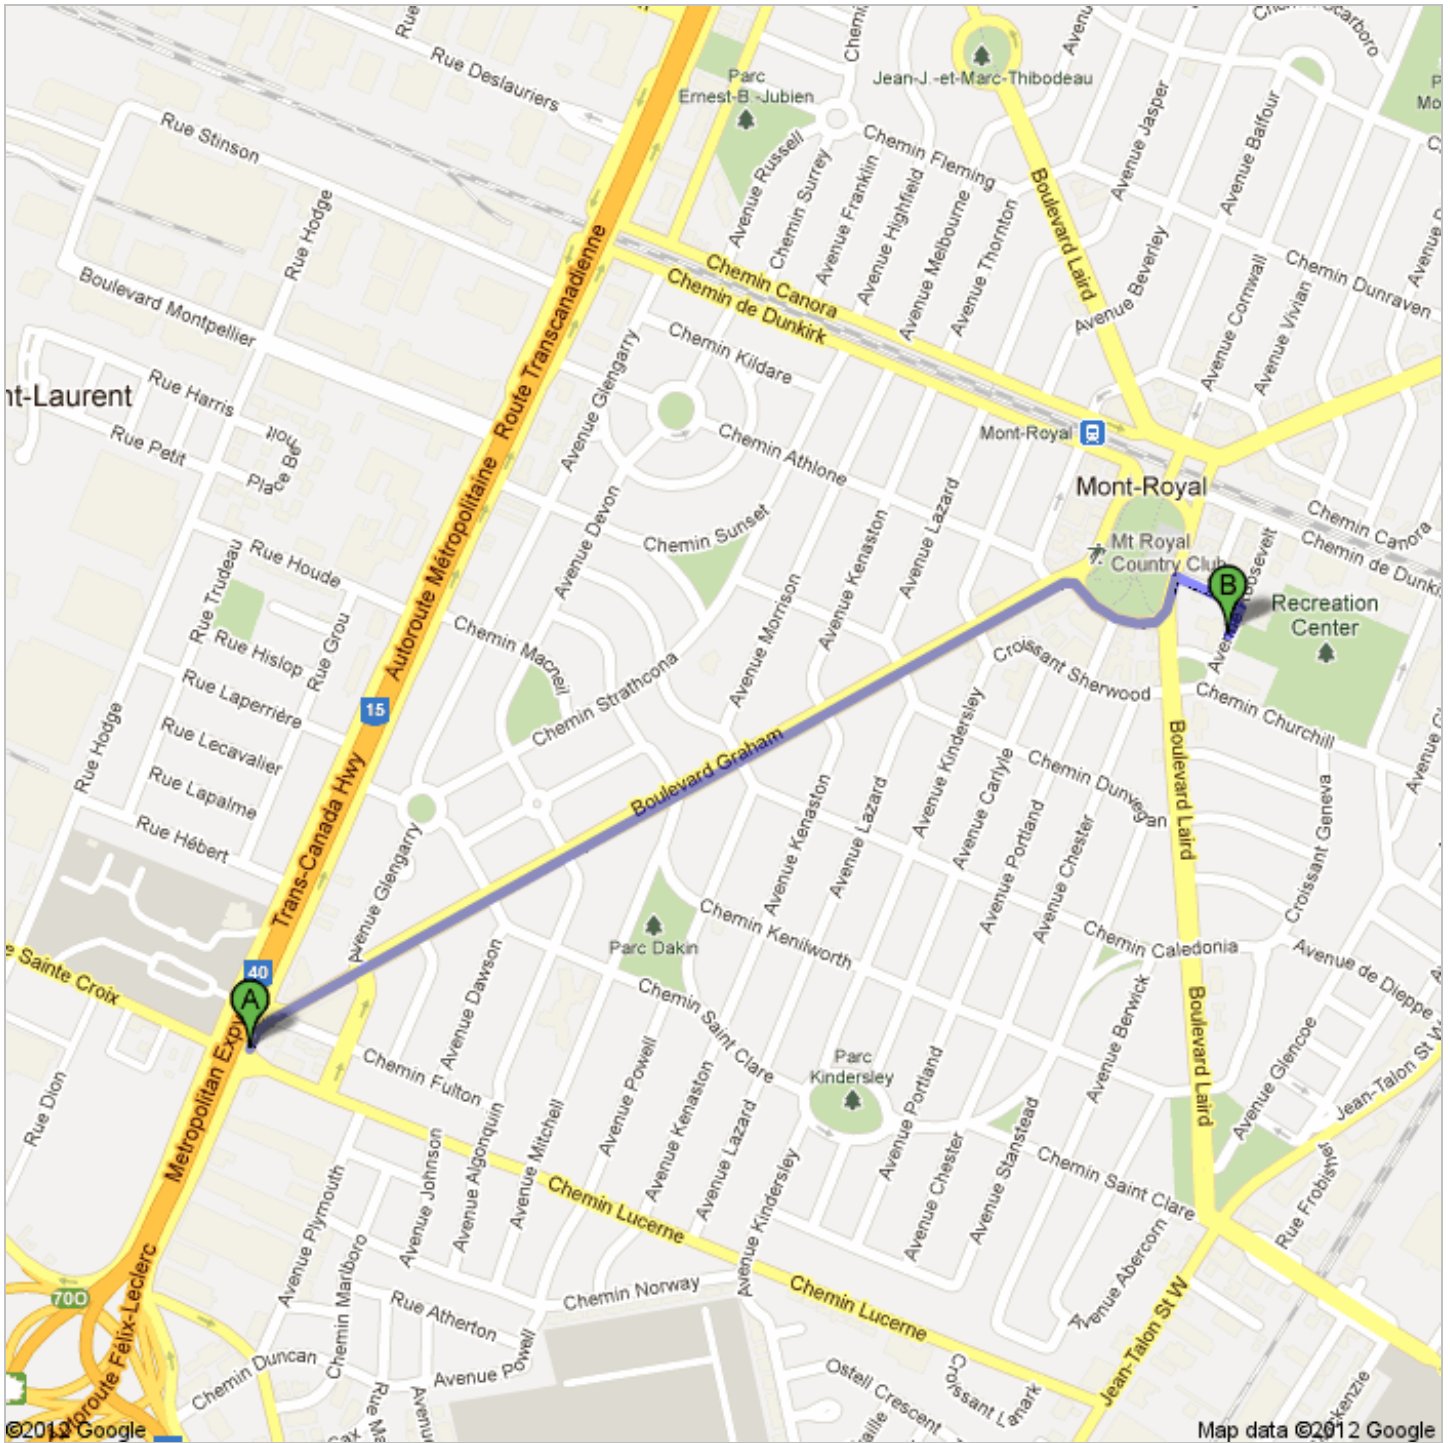

**Directions to 60 Avenue Roosevelt, Mont-Royal, QC H3R 1Z4, Canada**

**2.0 km – about 5 mins**

Salon des Aînés, entrée au 60 Ave Roosevelt, Mont-Royal

Martin Chalifoux 514-233-9701 martin@scouts-vmr.org

**A** Chemin de la Côte de Liesse

1. Head **north** on **Chemin de la Côte de Liesse** toward **Boulevard Graham** go 30 m total 30 m

 2. Slight right onto **Boulevard Graham**  
About 4 mins

go 1.7 km total 1.7 km

 3. Slight left onto **Croissant Lombard**  
About 1 min

go 84 m total 1.8 km

 4. Take the 1st right onto **Chemin Moyle**

go 120 m total 1.9 km

 5. Turn right onto **Avenue Roosevelt**  
Destination will be on the left

go 50 m total 2.0 km

**B** 60 Avenue Roosevelt, Mont-Royal, QC H3R 1Z4, Canada

These directions are for planning purposes only. You may find that construction projects, traffic, weather, or other events may cause conditions to differ from the map results, and you should plan your route accordingly. You must obey all signs or notices regarding your route. Map data ©2012 Google